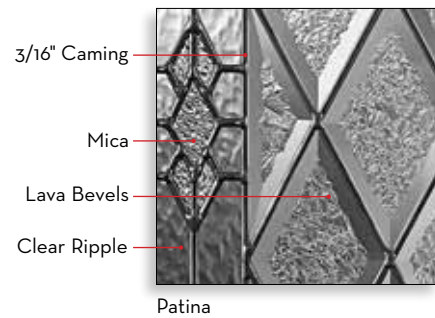

Glass size: 0764 / 2264 / 0764  
 with Custom Transom  
 Door: Fiberglass OAK40  
 Sidelite: Fiberglass OAKOO

0836 / 2236 / 0836

2210C

0848 / 2248 / 0848

0764 / 1842OV / 0764

PRIVACY 8

● Privacy Guide. See pages 4 and 5.