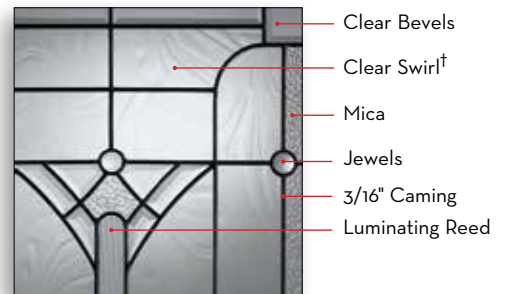

Waterton	O836*	2236*	O848	2248	O764*	2264	2208*
Patina	■	■	■	■	■	■	■

NOTE: Custom transom and sidelites are available. Contact your local dealer for more information. *Available with Solution Series frame.

PRIVACY 5

● Privacy Guide. See pages 4 and 5.

† Swirl glass often contains small bubbles/surface imperfections. They are not considered defects. See page 6 for more information.

Patina