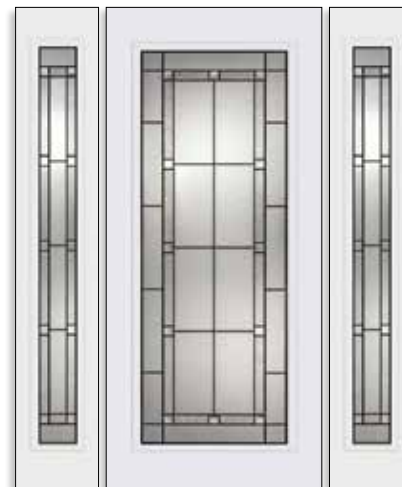

O764 / 2264 / O764