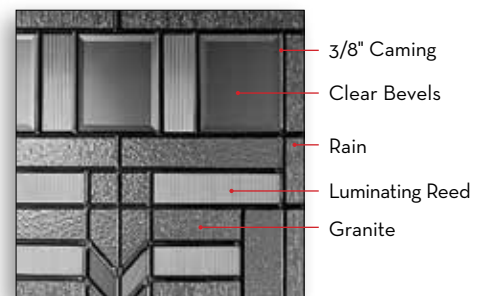

Glass size: 0764 / 2264 / 0764
with Custom Transom
Door: Fiberglass OAK40
Sidelite: Fiberglass OAK00

PRIVACY

● Privacy Guide. See pages 4 and 5.

Royston	0836*	2236*	0848	2248	0764*	2264	2208*	2215*	2515
Patina	■	■	■	■	■	■	■	■	■

NOTE: Custom transom and sidelites are available. Contact your local dealer for more information.
*Available with Solution Series frame.

Patina