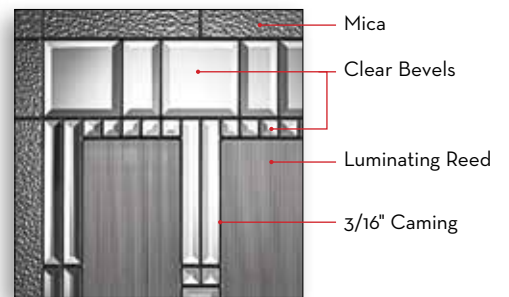

Patina

- Mica
- Clear Bevels
- Luminating Reed
- 3/16" Caming

PRIVACY 7

● Privacy Guide. See pages 4 and 5.